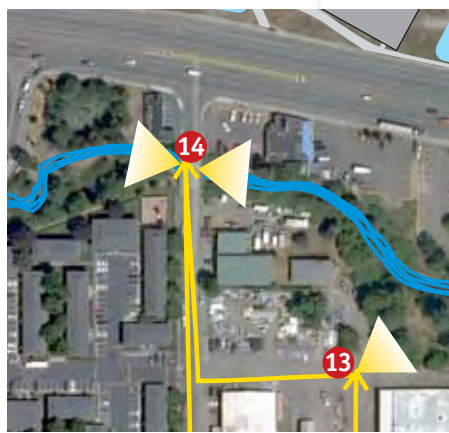

A bicycle and camera transect of Johnson Creek Station for: Riparian Restoration