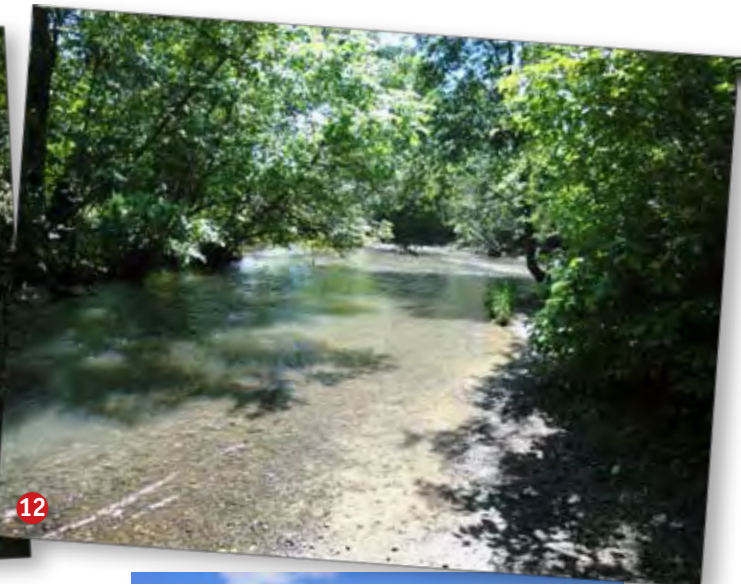

A bicycle and camera transect of Johnson Creek Station for: Riparian Restoration